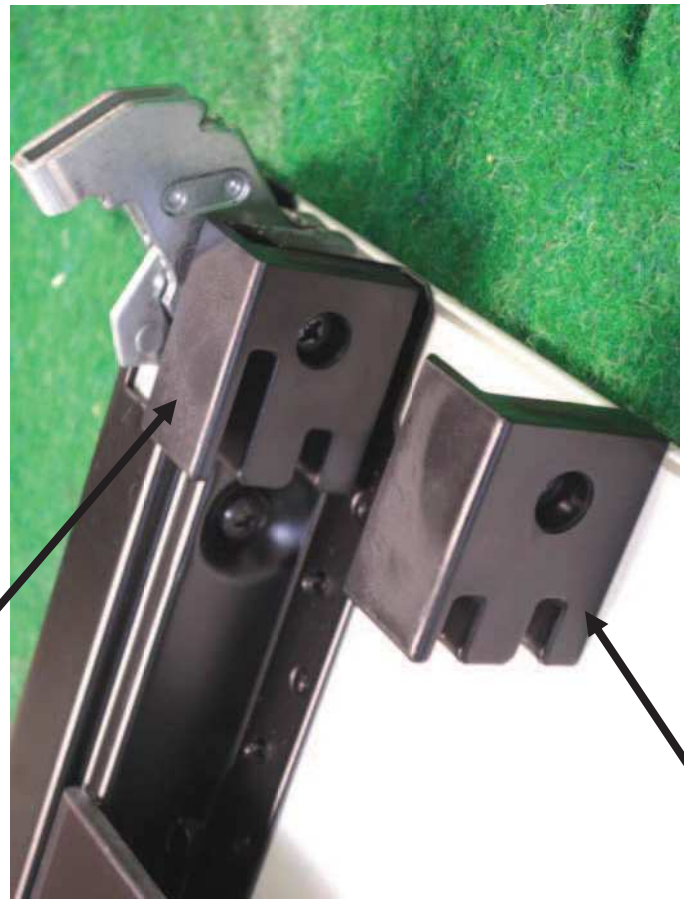

031499002407R lower right one  
031499002408R lower left one

031499002402R Door head lower left.  
031499002401R Door head lower right.

To suit Inner Door Glass  
42.5cm height  
Part No 020299009918R

To suit Inner door glass  
41.5cm in height  
Part No 020299009915R  
no longer available.