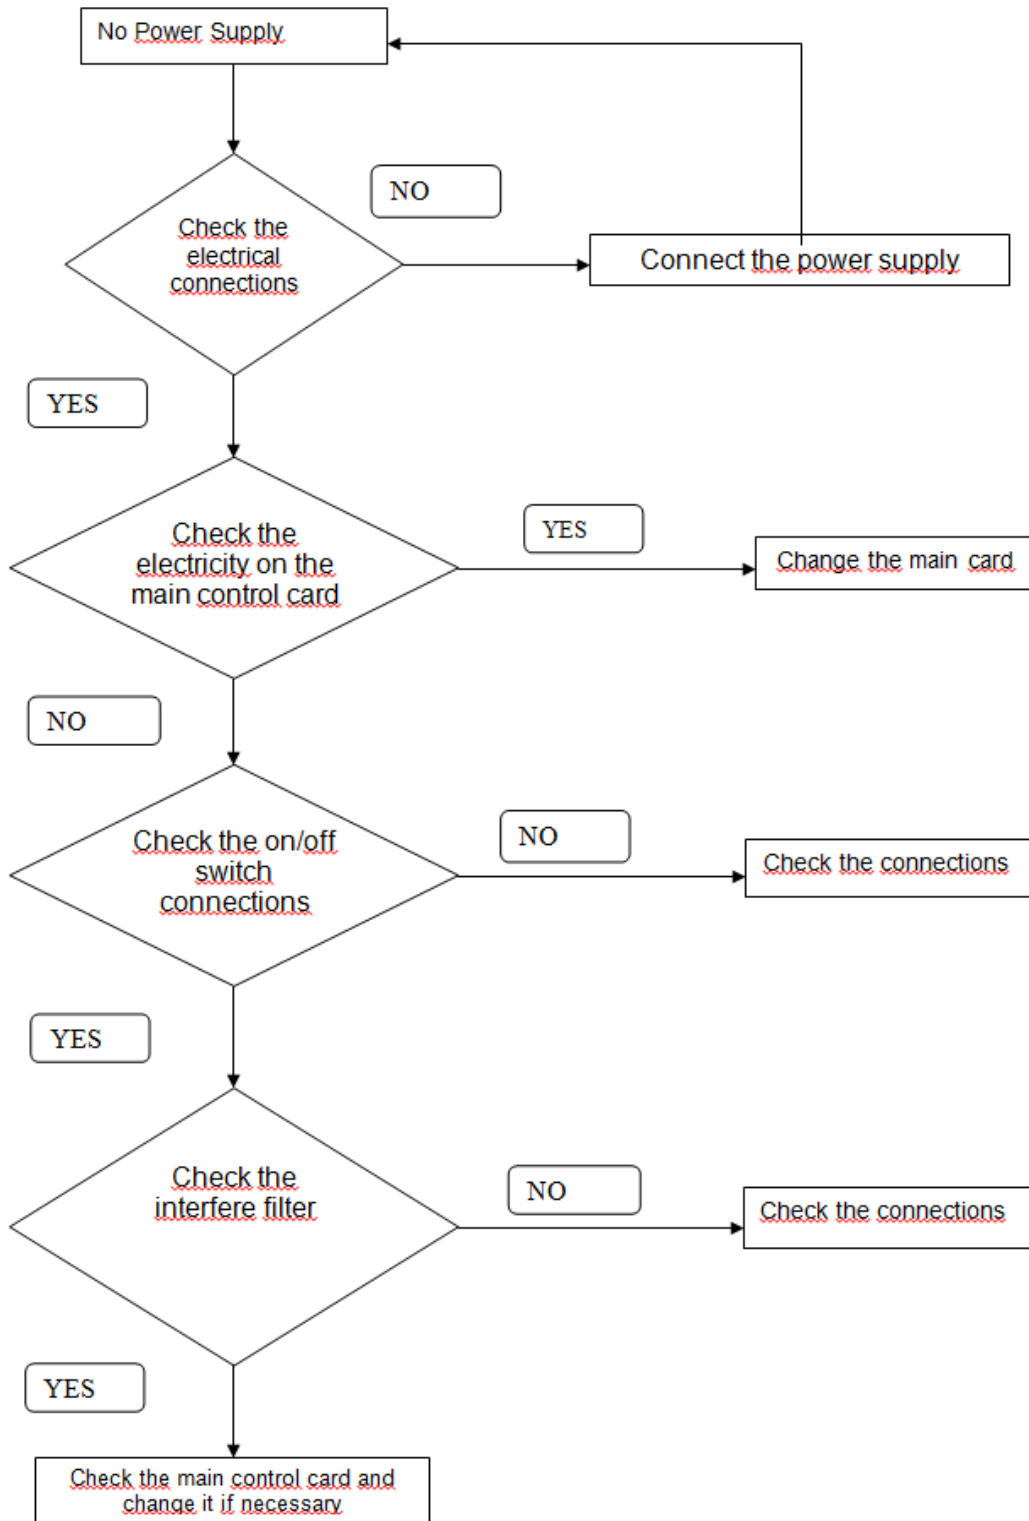

**5. Faults Algorithms:**

**5.1. Machine Does Not Work:**

**5.2. Drum is not rotating:**

**5.3. Program does not progress although the tank is empty:**