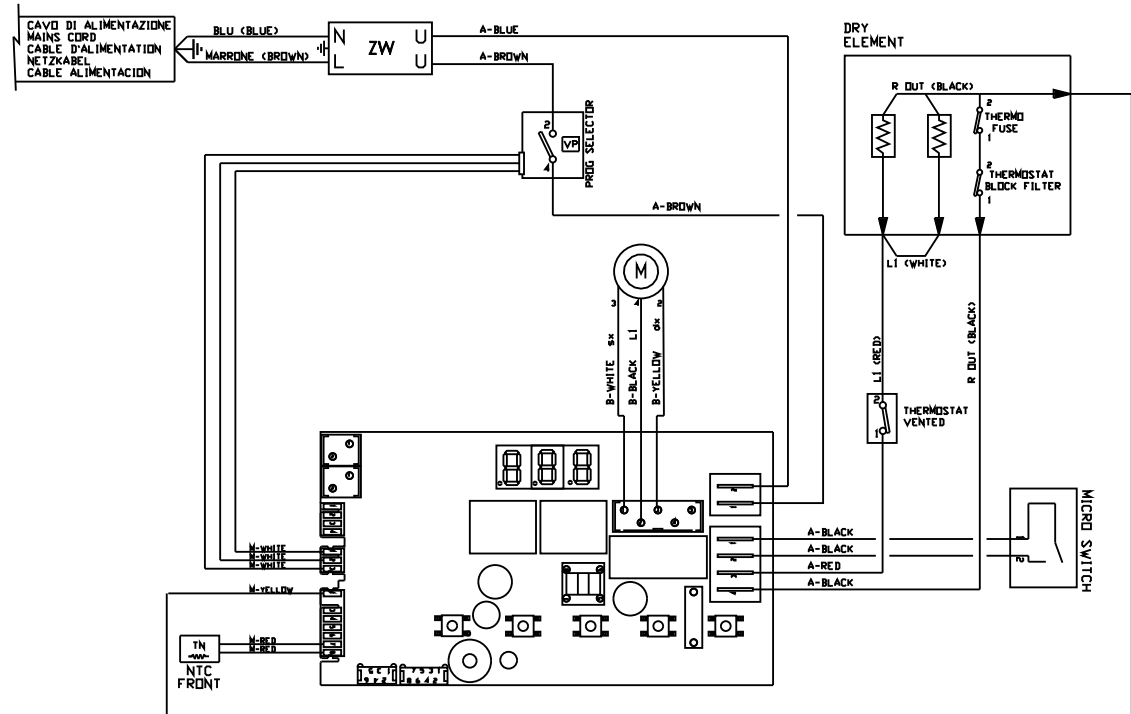

COLORE	BREVIAZIONE	SYMBOL	SCHEM	CHIFFRE

TABELLA DI CORRISPONDENZA PER I CONTATTI DEL PRESSOSTATO

C	II	C : COMUNE
P	3	P : PIENO
A	4	A : ANTITRABOCO

PARAMETER	DESCRIPTION	COMPOSITION	HARNES	NOTE

GIAS SERVICE

ASCIUGATORE - DRYER
DESSICATEUR - WASCHETROCKNER - SECADORA
SCHEMA ELETRICO
ELECTRICAL DIAGRAMS - SCHEMAS ELECTRIQUES
ELEKTRISCHE SCHALTPLANE - ESQUEMA ELECTRICO
CIRCUIT DIAGRAM - SCHEMA ELETRICO - ELECTRICAL SCHEMATIC
41033724
REPRODUCTION VICTATA - FORBIDDEN REPRODUCTION - REPRODUCTION INTERDITE
NACHDRUCK VERBODEN - REPRODUKTION VERBODEN

DATA	NOTE
DATE DATE	REVISIONS
DATA DATA	REVISIONI
DATA DATA	REVISIONI

31572	REV. (A)	15.02.2010	Modify CL number		F. Alessio
SPECIFICATION	DATE	SIGNATURE	 F. Alessio		
DRYER VENTED 3 digit	01.10.09	G. Vallan	© CANDY GROUP ELECTR. DIAGRAM DRYER VENT. 3 DIGIT SCHEMA ELETRICO DRYER VENT. 3 DIGIT		
WEIGHT	SCALE	PART CODE	41033724		
REPLACEMENT	ORIGIN	CLASSIFICATION	origin 31572 spec