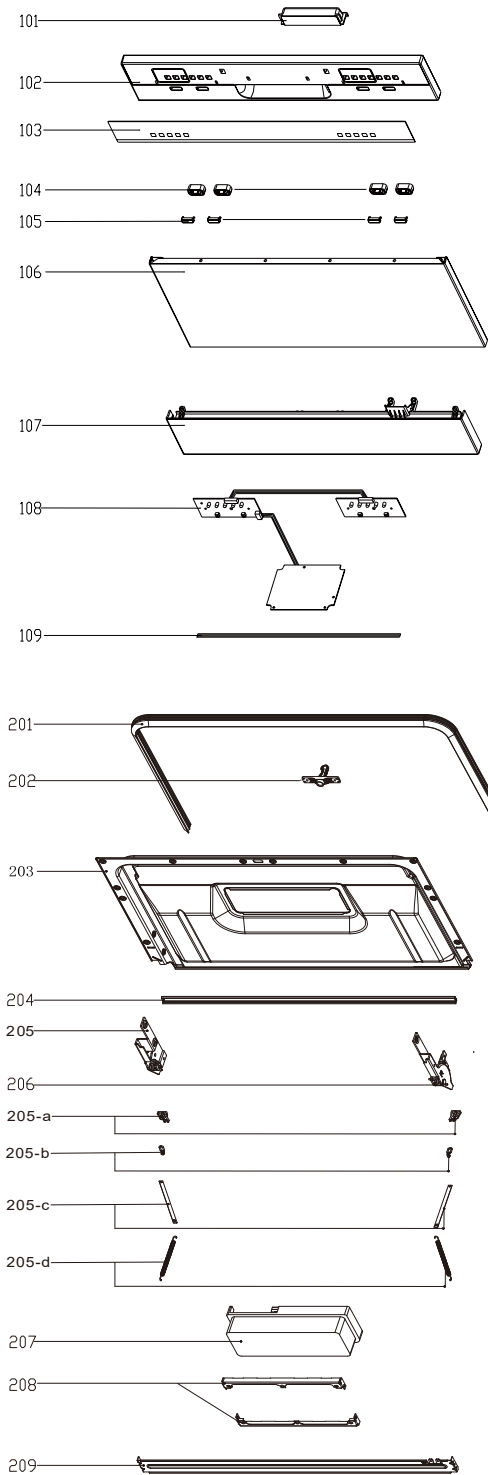

Dishwasher:UBDWMTT

Product reference code:UBDWMTT

Modified by:Eason

Modification:

00_2015.03.26 New document

01_2016.01.14 Add No.311

02_2018.08.22 Update exploded view and parts list

UBDWMTT Exploded drawing