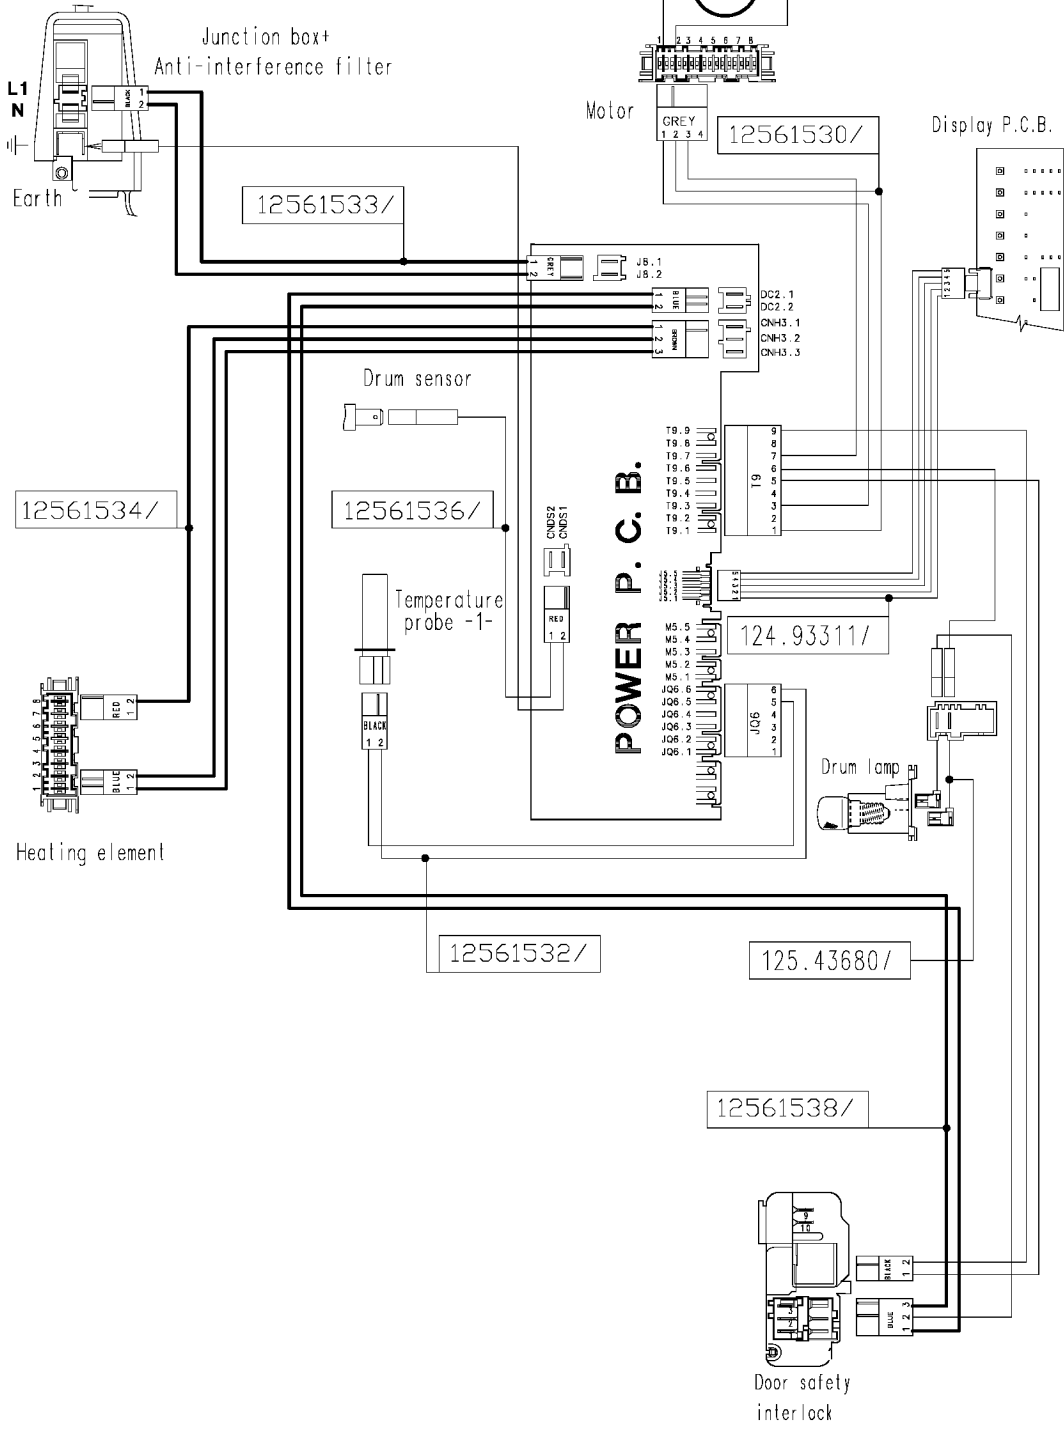

125 615540b

Motor capacitor

Junction box+
Anti-interference filter

L1
N
Earth

Motor

12561530/

Display P.C.B.

12561533/

12561534/

12561536/

Drum sensor

Temperature probe -1-

POWER P.C.B.

124.93311/

Heating element

12561532/

125.43680/

Drum lamp

12561538/

Door safety
interlock